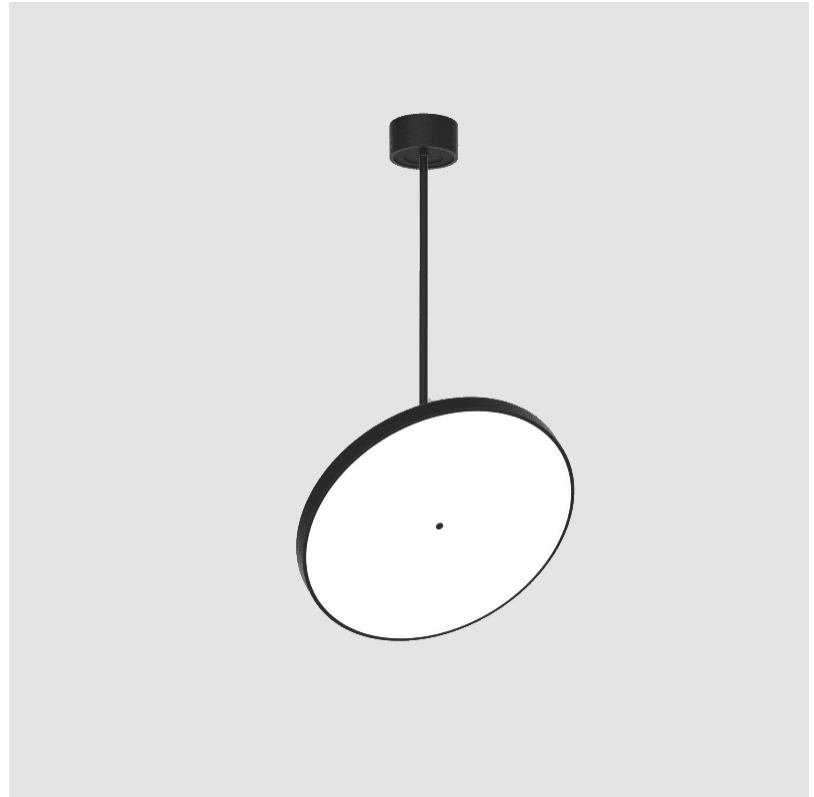

GENERAL

Series: Sign Diva Flex
Subseries: Sign Diva Flex
Partner: Prolicht
Division: Architectural
Installation: Suspension
Product Type: Pendant
Mounting Location: Ceiling
Light Distribution: Adjustable

PHYSICAL

Shape: Round
Diameter (mm): 570
Diameter (in): 22 7/16
Height (mm): 870
Height (in): 34 1/4
Weight (kg): 2.007
Weight (lbs): 4.42
Diffuser: PMMA - Opal / Micro-Prism / Sparkling Secret / Vintage Industrial
Fixture Finish: SSR / BKV / CWI / CRY / HAB / UFT / ITA / RUA / FTG / MYG / LOD / PUS / FRO / FUP / KIA / POP / BLS / SPG / MEY / GOH / CHC / COM / ABZ / JAG / OBR / MOS / ROR
Fixture Material: PMMA / Extruded Aluminum / Steel

ELECTRICAL

Lamp Type: LED (Zhaga Standard)
Input Wattage (W): 58.3
Total Output Wattage (W): 46.9
Dimming: Tri-Mode (Non-Dimming and Phase Dimming (120Vac only) and 0-10V Dimming)
Driver Included: Yes
Driver Location: Integrated
Driver Type: Constant Current - Universal
Driver Class: Class 2
Input Voltage (V): 120 - 277
Constant Current (MA): 350

LED

Color Temperature (°K): 2700 / 3000 / 3500 / 4000
Max. Delivered Lumen (lm): 4439 / 4759 / 4801 / 4899
Nominal Lumen (lm): 6199 / 6646 / 6705 / 6842
CRI: >90 CRI
Lamp Life (hrs): 50000

OPTICAL

Adjustability: Rotational 170°; Tilt 90°

RATINGS AND CERTIFICATIONS

Certified By: Certified for North American Standards
IP rating: IP20

PROJECT
TYPE
SPECIFIER
QUANTITY
DATE